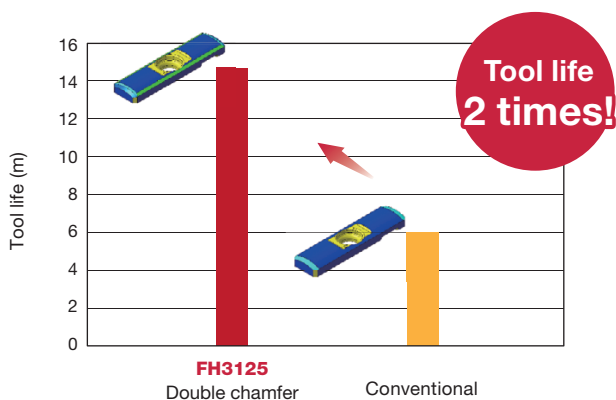

Deep Hole Drilling Tools

www.tungaloy.com

Tungaloy Report No. 538-G

Expansion of Indexable carbide guide pads
- **Double chamfer & FH3125** grade

Deep Hole Drilling Tools

Long tool life and high performance are now possible with new combination of **double chamfer & FH3125** grade

CUTTING PERFORMANCE

Advantages:

- Promotes smooth entry into the bore
- Reduces the risk of guide pad rupture for extended tool life

P Drill : TRLG20.01X1200-U04
 Workpiece material : SNCM439H
 Cutting speed : $V_c = 100$ m/min
 Feed : $f = 0.15$ mm/rev
 Coolant : Wet