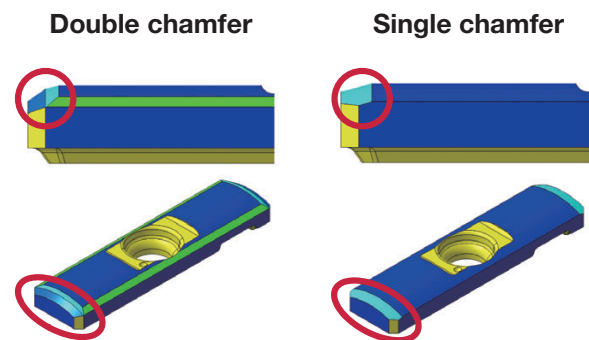

CUTTING PERFORMANCE

Advantages:

- Promotes smooth entry into the bore
- Reduces the risk of guide pad rupture for extended tool life

P Drill : TRLG20.01X1200-U04
 Workpiece material : SNCM439H
 Cutting speed : $V_c = 100$ m/min
 Feed : $f = 0.15$ mm/rev
 Coolant : Wet