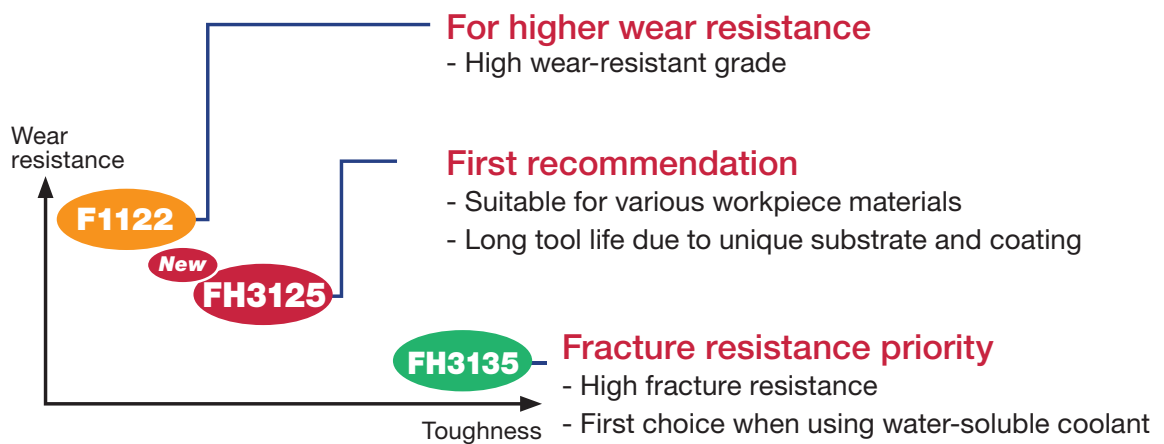

Deep Hole Drilling Tools

www.tungaloy.com

Tungaloy Report No. 538-G

Expansion of Indexable carbide guide pads
- **Double chamfer & FH3125** grade

Deep Hole Drilling Tools

Long tool life and high performance are now possible with new combination of **double chamfer & FH3125** grade

CUTTING PERFORMANCE

Advantages:

- Promotes smooth entry into the bore
- Reduces the risk of guide pad rupture for extended tool life

P Drill : TRLG20.01X1200-U04
 Workpiece material : SNCM439H
 Cutting speed : $V_c = 100$ m/min
 Feed : $f = 0.15$ mm/rev
 Coolant : Wet