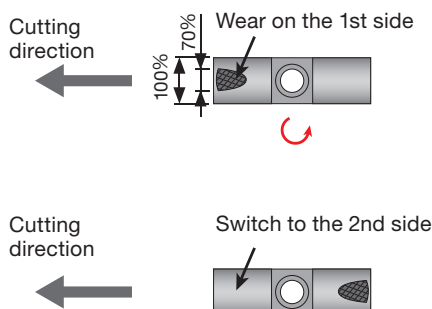

●: Line-up
●: New product
Package quantity = 5 pcs.

Guide pad grade and the timing for replacement

Guide pads are subject to wear, like inserts

- The guide pad has two sides.
- Each guide pad can be used on two sides. When the first corner wears out to 70% of the width, reverse the guide pad to use the second side.
- Replace with a new guide pad when the second side wears out.