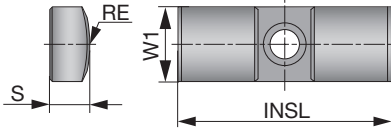

Double chamfer significantly improved fracture resistance and has increased tool life by 2 times more than single chamfer.

CARBIDE GUIDE PADS LINE UP

GP04,05, 06, 07, 08, 10, 12, 14, 18

Designation	Applicable drill										Chamfer					
	New															
	F1122	FH3125	FH3135	W1	INSL	S	RE	DEEPTDRILL Min. dia	Max. dia	TRI-FINE Min. dia		Max. dia	FINE-BEAM Min. dia	Max. dia	UNIDEX Min. dia	Max. dia
GP04-055	●			4	16	2	5.5	12	13.99	-	-	-	-	-	-	Single
GP04-16-055-DC		●	●	4	16	2	5.5	12	13.99	-	-	-	-	-	-	Double
GP05-060	●			5	18	2.5	6	14	15.99	-	-	-	-	-	-	Single
GP05-18-060-DC		●	●	5	18	2.5	6	14	15.99	-	-	-	-	-	-	Double
GP05-075	●			5	18	2.5	7.5	16	18	-	-	-	-	-	-	Single
GP05-18-075-DC		●	●	5	18	2.5	7.5	16	18	-	-	-	-	-	-	Double
GP06-075	●			6	20	3	7.5	-	-	16	18	-	-	-	-	Single
GP06-20-075-DC		●	●	6	20	3	7.5	-	-	16	18	-	-	-	-	Double
GP06-085	●			6	20	3	8.5	18.01	21	18.01	21	-	-	-	-	Single
GP06-20-085-DC		●	●	6	20	3	8.5	18.01	21	18.01	21	-	-	-	-	Double
GP06-100	●			6	20	3	10	21.01	25	21.01	25	-	-	-	-	Single
GP06-20-100-DC		●	●	6	20	3	10	21.01	25	21.01	25	-	-	-	-	Double
GP06	●			6	20	3	12	25.01	33	25.01	28	25	29.99	-	-	Single
GP06-20-120-DC		●	●	6	20	3	12	25.01	33	25.01	28	25	29.99	-	-	Double
GP07	●			7	20	3.5	12	33.01	38	-	-	30	39	-	-	Single
GP07-20-120-DC		●	●	7	20	3.5	12	33.01	38	-	-	30	39	-	-	Double
GP08	●			8	25	4.5	15.5	38.01	40	-	-	39.01	45	38	44.99	Single
GP08-25-155-DC		●	●	8	25	4.5	15.5	38.01	40	-	-	39.01	45	38	44.99	Double
GP10S	●			10	30	4.5	20	-	-	-	-	45.01	57	-	-	Single
GP10-30-200-DC		●	●	10	30	4.5	20	-	-	-	-	45.01	57	-	-	Double
GP10	●			10	35	6	20	-	-	-	-	-	-	45	59.99	Single
GP10-35-200-DC		●	●	10	35	6	20	-	-	-	-	-	-	45	59.99	Double
GP12	●			12	35	5.5	25	-	-	-	-	57.01	65	-	-	Single
GP12-35-250-DC		●	●	12	35	5.5	25	-	-	-	-	57.01	65	-	-	Double
GP14	●			14	40	7.5	25	-	-	-	-	-	-	60	98.99	Single
GP14-40-250-DC		●	●	14	40	7.5	25	-	-	-	-	-	-	60	98.99	Double
GP18	●			18	40	9	30	-	-	-	-	-	-	99	293.99	Single
GP18-40-300-DC		●	●	18	40	9	30	-	-	-	-	-	-	99	293.99	Double