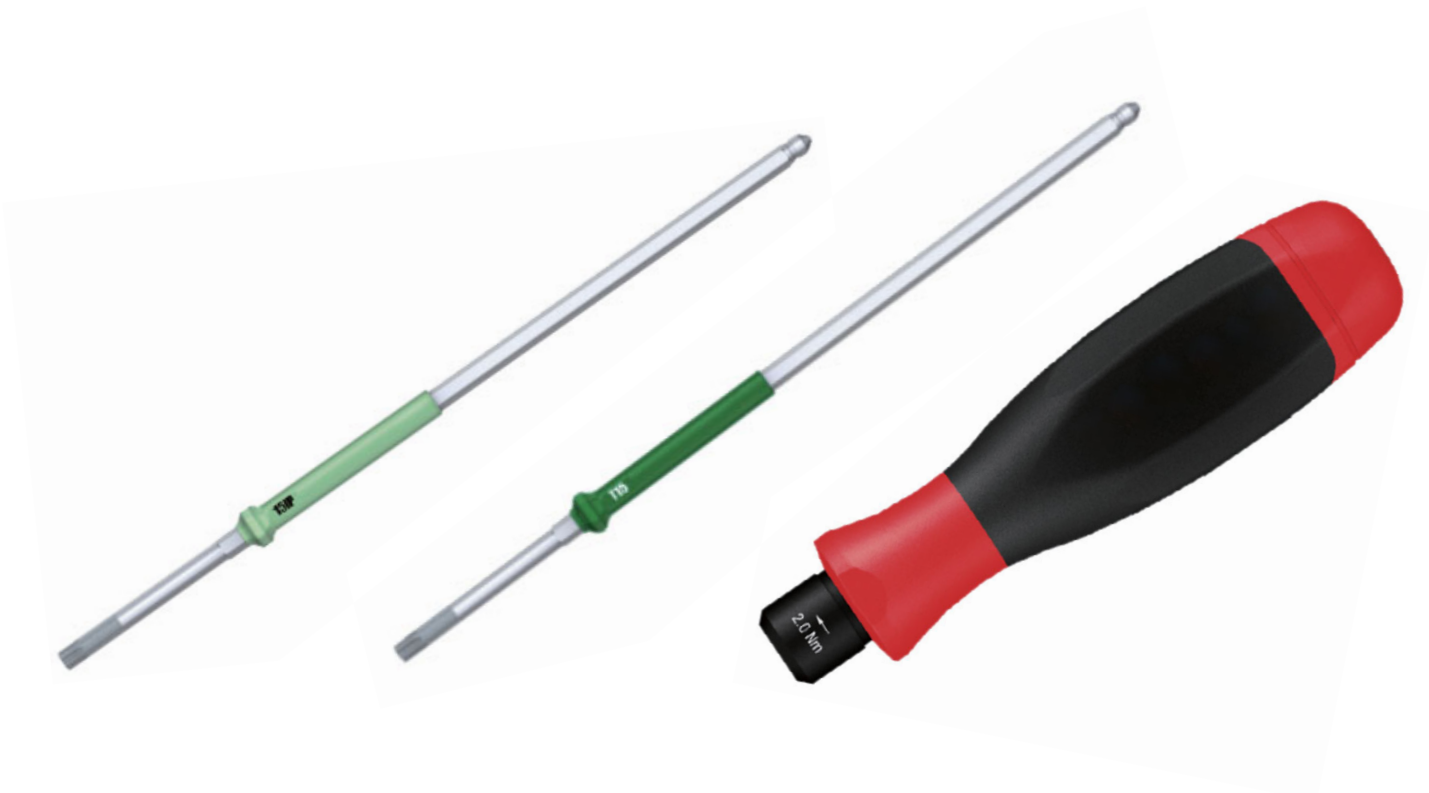

FIXED TORQUE WRENCH

Tungaloy Report No. 534-G

MERITS OF TORQUE CONTROL

High precision

Provides consistent torque levels, allowing extremely precise cutting edge positions.

longer tool life

Minimum axial runouts for reduced edge chipping risks.

WRENCH FEATURES

Easy setting

Multi-component handle optimally designed for the hand enables ideal torque transmission.

High repeatability and robustness

Close surface treatment on the blades ensures a superior engagement into the screw recess.