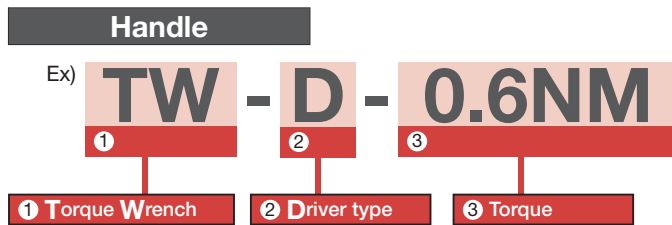

### Robustness / Fitting

Durability thanks to high quality steel, through hardened.

### Versatility

Extra slim blade geometry is particularly suitable for applications with confined narrow access.

Dark green: TORX

Light green: TORX PLUS

Designation	Stock	Torque (N-m)	Accuracy (%)	øD	L
TW-D-0.6NM	●	0.6	10	34	130
TW-D-0.9NM	●	0.9	10	34	130
TW-D-1.1NM	●	1.1	10	34	130
TW-D-1.4NM	●	1.4	10	34	130
TW-D-2.5NM	●	2.5	10	34	130
TW-D-3.0NM	●	3.0	10	34	130
TW-D-3.5NM	●	3.5	10	34	130