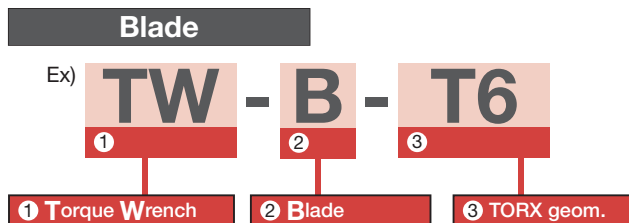

### Versatility

Extra slim blade geometry is particularly suitable for applications with confined narrow access.

Dark green: TORX

Light green: TORX PLUS

Designation	Stock	Torque (N-m)	Accuracy (%)	øD	L
TW-D-0.6NM	●	0.6	10	34	130
TW-D-0.9NM	●	0.9	10	34	130
TW-D-1.1NM	●	1.1	10	34	130
TW-D-1.4NM	●	1.4	10	34	130
TW-D-2.5NM	●	2.5	10	34	130
TW-D-3.0NM	●	3.0	10	34	130
TW-D-3.5NM	●	3.5	10	34	130

1 piece per package

Designation	Stock	TORX geom.	H	L	L2	Fig.
TW-B-T6	●	T6	4	175	42	1
TW-B-T7	●	T7	4	175	42	1
TW-B-T8	●	T8	4	175	42	1
TW-B-T9	●	T9	4	175	42	1
TW-B-T10	●	T10	4	175	42	1
TW-B-T15	●	T15	4	175	42	1
TW-B-6IP	●	6IP	4	175	42	2
TW-B-7IP	●	7IP	4	175	42	2
TW-B-8IP	●	8IP	4	175	42	2
TW-B-10IP	●	10IP	4	175	42	2
TW-B-15IP	●	15IP	4	175	42	2