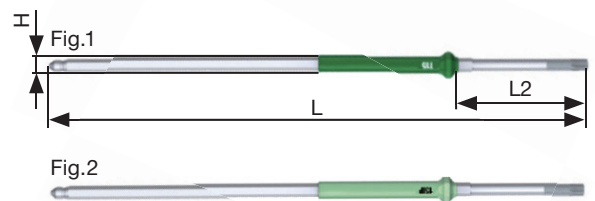

tungaloy.com

follow us at:

facebook.com/tungaloyjapan

twitter.com/tungaloyjapan

www.youtube.com/tungaloycorporation