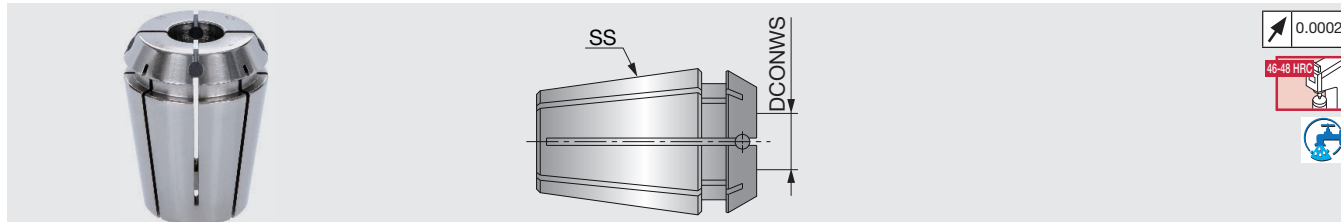

ER-SEAL-AA

ER sealed spring collets (inch)

Designation	SS	DCONWS	Designation	SS	DCONWS
ER11SEAL1/4AA	ER11	0.250	ER25SEAL9/16AA	ER25	0.563
ER11SEAL1/8AA	ER11	0.125	ER25SEAL5/8AA	ER25	0.625
ER11SEAL3/16AA	ER11	0.188	ER32SEAL1/8AA	ER32	0.125
ER16SEAL1/8AA	ER16	0.125	ER32SEAL3/16AA	ER32	0.188
ER16SEAL3/16AA	ER16	0.188	ER32SEAL1/4AA	ER32	0.250
ER16SEAL1/4AA	ER16	0.250	ER32SEAL5/16AA	ER32	0.313
ER16SEAL5/16AA	ER16	0.313	ER32SEAL3/8AA	ER32	0.375
ER16SEAL3/8AA	ER16	0.375	ER32SEAL7/16AA	ER32	0.438
ER20SEAL1/8AA	ER20	0.125	ER32SEAL1/2AA	ER32	0.500
ER20SEAL3/16AA	ER20	0.188	ER32SEAL9/16AA	ER32	0.563
ER20SEAL1/4AA	ER20	0.250	ER32SEAL5/8AA	ER32	0.625
ER20SEAL5/16AA	ER20	0.313	ER32SEAL11/16AA	ER32	0.688
ER20SEAL3/8AA	ER20	0.375	ER32SEAL3/4AA	ER32	0.750
ER20SEAL7/16AA	ER20	0.438	ER40SEAL1/4AA	ER40	0.125
ER20SEAL1/2AA	ER20	0.500	ER40SEAL3/8AA	ER40	0.375
ER25SEAL1/8AA	ER25	0.125	ER40SEAL1/2AA	ER40	0.500
ER25SEAL3/16AA	ER25	0.188	ER40SEAL5/8AA	ER40	0.625
ER25SEAL1/4AA	ER25	0.250	ER40SEAL3/4AA	ER40	0.750
ER25SEAL5/16AA	ER25	0.313	ER40SEAL1AA	ER40	1.000
ER25SEAL3/8AA	ER25	0.375			
ER25SEAL7/16AA	ER25	0.438			
ER25SEAL1/2AA	ER25	0.500