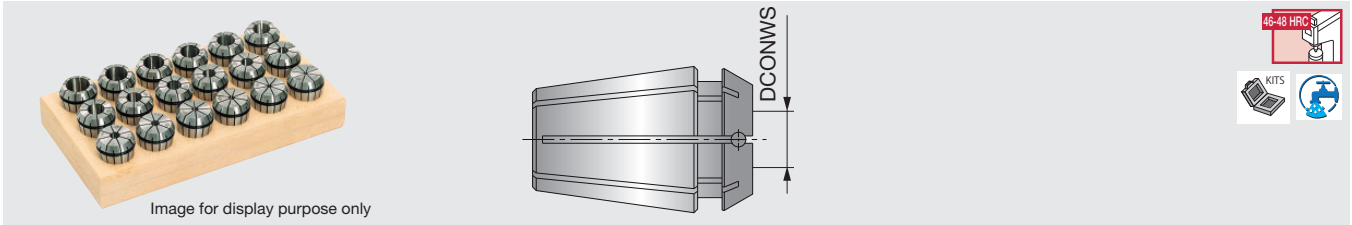

New

SETER-SEAL-AAJET

SET ER sealed spring collets

Designation	Qty	DCONNWS	DCONXWS
SETER16SEAL7AAJET	7	4	10
SETER20SEAL9AAJET	9	4	12
SETER25SEAL13AAJET	13	4	16
SETER32SEAL17AAJET	17	4	20
SETER40SEAL10AAJET	10	6	25
SETER16S5AAJETINCH*	5	1/8*	3/8*
SETER20S7AAJETINCH*	7	1/8*	1/2*
SETER25S9AAJETINCH*	9	1/8*	5/8*
SETER32S11AAJETINCH*	11	1/8*	3/4*
SETER40S6AAJETINCH*	6	1/4*	1*

*inch