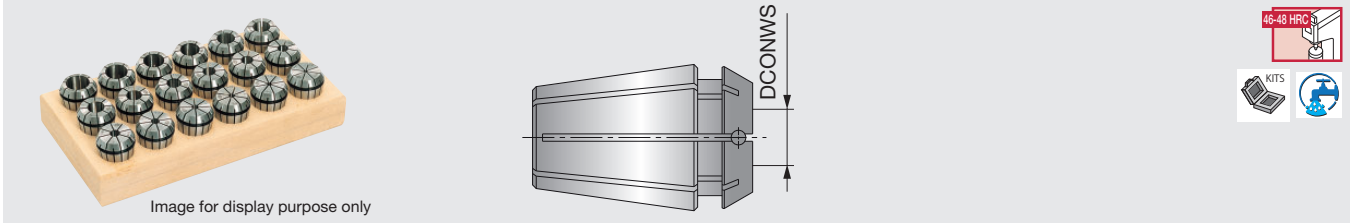

New

SETER-SEAL-AAJET

SET ER sealed spring collets

Designation	Qty	DCONNWS	DCONXWS
SETER16SEAL7AAJET	7	4	10
SETER20SEAL9AAJET	9	4	12
SETER25SEAL13AAJET	13	4	16
SETER32SEAL17AAJET	17	4	20
SETER40SEAL10AAJET	10	6	25
SETER16S5AAJETINCH*	5	1/8*	3/8*
SETER20S7AAJETINCH*	7	1/8*	1/2*
SETER25S9AAJETINCH*	9	1/8*	5/8*
SETER32S11AAJETINCH*	11	1/8*	3/4*
SETER40S6AAJETINCH*	6	1/4*	1*

*inch