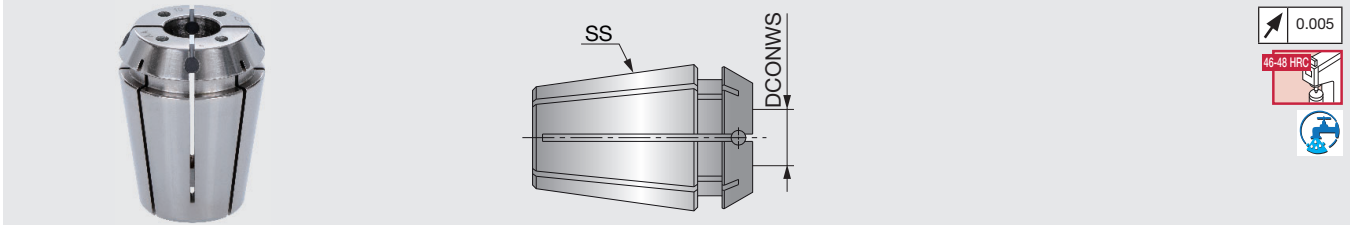

New

ER-SEAL-AAJET

ER sealed spring collets (metric)

Designation	SS	DCONWS	Designation	SS	DCONWS
ER16SEAL4AAJET	ER16	4	ER25SEAL16AAJET	ER25	16
ER16SEAL5AAJET	ER16	5	ER32SEAL4AAJET	ER32	4
ER16SEAL6AAJET	ER16	6	ER32SEAL5AAJET	ER32	5
ER16SEAL7AAJET	ER16	7	ER32SEAL6AAJET	ER32	6
ER16SEAL8AAJET	ER16	8	ER32SEAL7AAJET	ER32	7
ER16SEAL9AAJET	ER16	9	ER32SEAL8AAJET	ER32	8
ER16SEAL10AAJET	ER16	10	ER32SEAL9AAJET	ER32	9
ER20SEAL4AAJET	ER20	4	ER32SEAL10AAJET	ER32	10
ER20SEAL5AAJET	ER20	5	ER32SEAL11AAJET	ER32	11
ER20SEAL6AAJET	ER20	6	ER32SEAL12AAJET	ER32	12
ER20SEAL7AAJET	ER20	7	ER32SEAL13AAJET	ER32	13
ER20SEAL8AAJET	ER20	8	ER32SEAL14AAJET	ER32	14
ER20SEAL9AAJET	ER20	9	ER32SEAL15AAJET	ER32	15
ER20SEAL10AAJET	ER20	10	ER32SEAL16AAJET	ER32	16
ER20SEAL11AAJET	ER20	11	ER32SEAL17AAJET	ER32	17
ER20SEAL12AAJET	ER20	12	ER32SEAL18AAJET	ER32	18
ER25SEAL4AAJET	ER25	4	ER32SEAL19AAJET	ER32	19
ER25SEAL5AAJET	ER25	5	ER32SEAL20AAJET	ER32	20
ER25SEAL6AAJET	ER25	6	ER40SEAL6AAJET	ER40	6
ER25SEAL7AAJET	ER25	7	ER40SEAL8AAJET	ER40	8
ER25SEAL8AAJET	ER25	8	ER40SEAL10AAJET	ER40	10
ER25SEAL9AAJET	ER25	9	ER40SEAL12AAJET	ER40	12
ER25SEAL10AAJET	ER25	10	ER40SEAL14AAJET	ER40	14
ER25SEAL11AAJET	ER25	11	ER40SEAL16AAJET	ER40	16
ER25SEAL12AAJET	ER25	12	ER40SEAL18AAJET	ER40	18
ER25SEAL13AAJET	ER25	13	ER40SEAL20AAJET	ER40	20
ER25SEAL14AAJET	ER25	14	ER40SEAL22AAJET	ER40	22
ER25SEAL15AAJET	ER25	15	ER40SEAL25AAJET	ER40	25