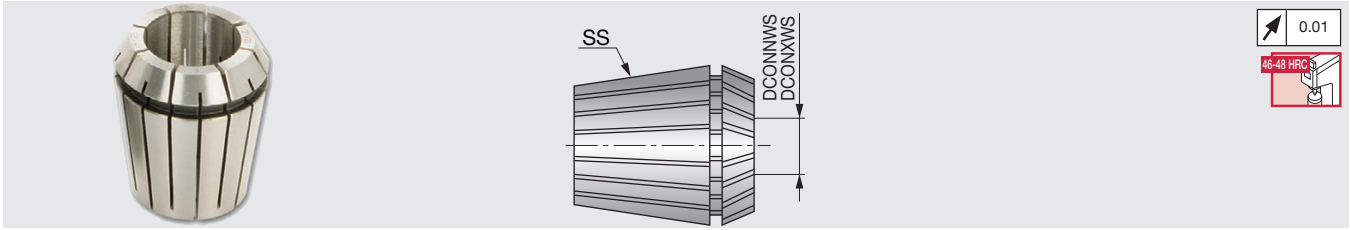

ER-SPR

ER spring collets (Metric, DIN6499)

	Designation	SS	DCONNWS	DCONXWS	Designation	SS	DCONNWS	DCONXWS
	ER11SPR0.5-1.0	ER11	0.5	1	ER32SPR2-3	ER32	2	3
New	ER11SPR1.0-1.5	ER11	1	1.5	ER32SPR3-4	ER32	3	4
New	ER11SPR1.5-2.0	ER11	1.5	2	ER32SPR4-5	ER32	4	5
New	ER11SPR2.0-2.5	ER11	2	2.5	ER32SPR5-6	ER32	5	6
New	ER11SPR2.5-3.0	ER11	2.5	3	ER32SPR6-7	ER32	6	7
New	ER11SPR3.0-3.5	ER11	3	3.5	ER32SPR7-8	ER32	7	8
New	ER11SPR3.5-4.0	ER11	3.5	4	ER32SPR8-9	ER32	8	9
New	ER11SPR4.0-4.5	ER11	4	4.5	ER32SPR9-10	ER32	9	10
New	ER11SPR4.5-5.0	ER11	4.5	5	ER32SPR10-11	ER32	10	11
New	ER11SPR5.0-5.5	ER11	5	5.5	ER32SPR11-12	ER32	11	12
New	ER11SPR5.5-6.0	ER11	5.5	6	ER32SPR12-13	ER32	12	13
New	ER11SPR6.0-6.5	ER11	6	6.5	ER32SPR13-14	ER32	13	14
New	ER11SPR6.5-7.0	ER11	6.5	7	ER32SPR14-15	ER32	14	15
	ER16SPR0.5-1	ER16	0.5	1	ER32SPR15-16	ER32	15	16
New	ER16SPR1-1.5	ER16	1	1.5	ER32SPR16-17	ER32	16	17
New	ER16SPR1.5-2	ER16	1.5	2	ER32SPR17-18	ER32	17	18
	ER16SPR2-3 (*)	ER16	2	3.1	ER32SPR18-19	ER32	18	19
	ER16SPR3-4 (*)	ER16	3.2	4	ER32SPR19-20	ER32	19	20
	ER16SPR4-5	ER16	4	5	ER40SPR3-4	ER40	3	4
	ER16SPR5-6	ER16	5	6	ER40SPR4-5	ER40	4	5
	ER16SPR6-7	ER16	6	7	ER40SPR5-6	ER40	5	6
	ER16SPR7-8	ER16	7	8	ER40SPR6-7	ER40	6	7
	ER16SPR8-9	ER16	8	9	ER40SPR7-8	ER40	7	8
	ER16SPR9-10	ER16	9	10	ER40SPR8-9	ER40	8	9
New	ER20SPR1-1.5	ER20	1	1.5	ER40SPR9-10	ER40	9	10
New	ER20SPR1.5-2	ER20	1.5	2	ER40SPR10-11	ER40	10	11
	ER20SPR2-3	ER20	2	3	ER40SPR11-12	ER40	11	12
	ER20SPR3-4	ER20	3	4	ER40SPR12-13	ER40	12	13
	ER20SPR4-5	ER20	4	5	ER40SPR13-14	ER40	13	14
	ER20SPR5-6	ER20	5	6	ER40SPR14-15	ER40	14	15
	ER20SPR6-7	ER20	6	7	ER40SPR15-16	ER40	15	16
	ER20SPR7-8	ER20	7	8	ER40SPR16-17	ER40	16	17
	ER20SPR8-9	ER20	8	9	ER40SPR17-18	ER40	17	18
	ER20SPR9-10	ER20	9	10	ER40SPR18-19	ER40	18	19
	ER20SPR10-11	ER20	10	11	ER40SPR19-20	ER40	19	20
	ER20SPR11-12	ER20	11	12	ER40SPR20-21	ER40	20	21
	ER20SPR12-13	ER20	12	13	ER40SPR21-22	ER40	21	22
New	ER25SPR1-1.5	ER25	1	1.5	ER40SPR22-23	ER40	22	23
New	ER25SPR1.5-2	ER25	1.5	2	ER40SPR23-24	ER40	23	24
	ER25SPR2-3	ER25	2	3	ER40SPR24-25	ER40	24	25
	ER25SPR3-4	ER25	3	4	ER40SPR25-26	ER40	25	26
	ER25SPR4-5	ER25	4	5	ER50SPR10-12	ER50	10	12
	ER25SPR5-6	ER25	5	6	ER50SPR12-14	ER50	12	14
	ER25SPR6-7	ER25	6	7	ER50SPR14-16	ER50	14	16
	ER25SPR7-8	ER25	7	8	ER50SPR16-18	ER50	16	18
	ER25SPR8-9	ER25	8	9	ER50SPR18-20	ER50	18	20
	ER25SPR9-10	ER25	9	10	ER50SPR20-22	ER50	20	22
	ER25SPR10-11	ER25	10	11	ER50SPR22-24	ER50	22	24
	ER25SPR11-12	ER25	11	12	ER50SPR24-26	ER50	24	26
	ER25SPR12-13	ER25	12	13	ER50SPR26-28	ER50	26	28
	ER25SPR13-14	ER25	13	14	ER50SPR28-30	ER50	28	30
	ER25SPR14-15	ER25	14	15	ER50SPR30-32	ER50	30	32
	ER25SPR15-16	ER25	15	16	ER50SPR32-34	ER50	32	34

(*) For shank diameter $\phi 3 - \phi 3.1$ use *ER16SPR2-3"

(Unit: mm)