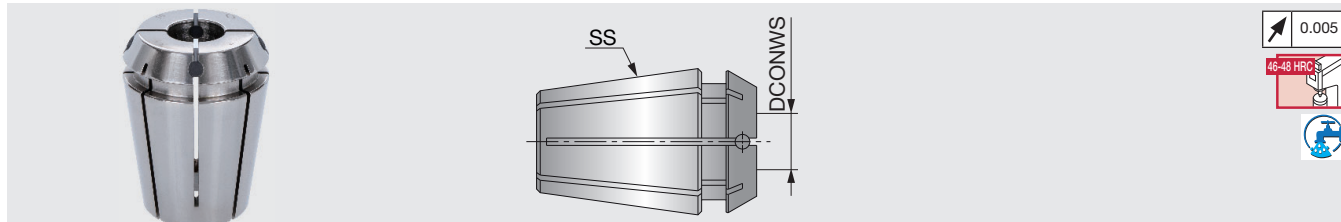

ER-SEAL-AA

ER sealed spring collets (metric)

Designation	SS	DCONWS	Designation	SS	DCONWS
ER11SEAL3AA	ER11	3	ER25SEAL14AA	ER25	14
ER11SEAL4AA	ER11	4	ER25SEAL15AA	ER25	15
ER11SEAL5AA	ER11	5	ER25SEAL16AA	ER25	16
ER11SEAL6AA	ER11	6	ER32SEAL4AA	ER32	4
ER16SEAL4AA	ER16	4	ER32SEAL5AA	ER32	5
ER16SEAL5AA	ER16	5	ER32SEAL6AA	ER32	6
ER16SEAL6AA	ER16	6	ER32SEAL7AA	ER32	7
ER16SEAL7AA	ER16	7	ER32SEAL8AA	ER32	8
ER16SEAL8AA	ER16	8	ER32SEAL9AA	ER32	9
ER16SEAL9AA	ER16	9	ER32SEAL10AA	ER32	10
ER16SEAL10AA	ER16	10	ER32SEAL11AA	ER32	11
ER20SEAL4AA	ER20	4	ER32SEAL12AA	ER32	12
ER20SEAL5AA	ER20	5	ER32SEAL13AA	ER32	13
ER20SEAL6AA	ER20	6	ER32SEAL14AA	ER32	14
ER20SEAL7AA	ER20	7	ER32SEAL15AA	ER32	15
ER20SEAL8AA	ER20	8	ER32SEAL16AA	ER32	16
ER20SEAL9AA	ER20	9	ER32SEAL17AA	ER32	17
ER20SEAL10AA	ER20	10	ER32SEAL18AA	ER32	18
ER20SEAL11AA	ER20	11	ER32SEAL19AA	ER32	19
ER20SEAL12AA	ER20	12	ER32SEAL20AA	ER32	20
ER25SEAL4AA	ER25	4	ER40SEAL6AA	ER40	6
ER25SEAL5AA	ER25	5	ER40SEAL8AA	ER40	8
ER25SEAL6AA	ER25	6	ER40SEAL10AA	ER40	10
ER25SEAL7AA	ER25	7	ER40SEAL12AA	ER40	12
ER25SEAL8AA	ER25	8	ER40SEAL14AA	ER40	14
ER25SEAL9AA	ER25	9	ER40SEAL16AA	ER40	16
ER25SEAL10AA	ER25	10	ER40SEAL18AA	ER40	18
ER25SEAL11AA	ER25	11	ER40SEAL20AA	ER40	20
ER25SEAL12AA	ER25	12	ER40SEAL22AA	ER40	22
ER25SEAL13AA	ER25	13	ER40SEAL25AA	ER40	25