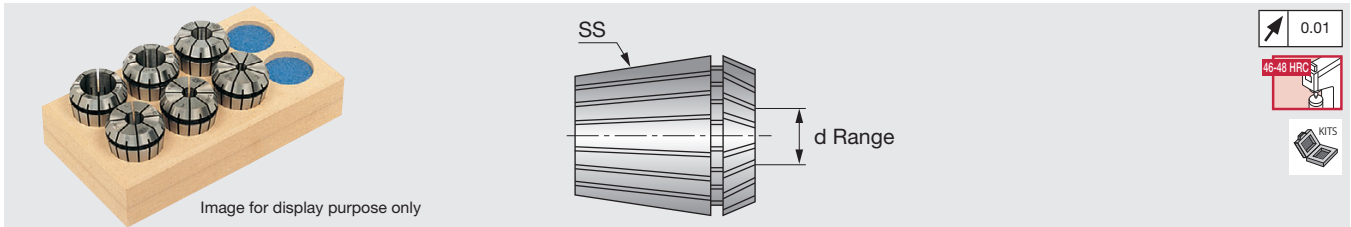

SET-ER-SPR-EM

Set of ER spring collets, for endmills (Metric, DIN6499)

Designation	SS	Qty	Range
New SETER11SPR7EM	ER11	7	1, 2, 3, 4, 5, 6, 7
SETER16SPR8EM	ER11	8	3, 4, 5, 6, 7, 8, 9, 10
SETER20SPR5EM	ER11	5	4, 6, 8, 10, 12
SETER25SPR6EM	ER11	6	4, 6, 8, 10, 12, 16
SETER32SPR6EM	ER11	6	6, 8, 10, 12, 20
SETER40SPR7EM	ER11	7	6, 8, 10, 12, 20, 25

Contains popular endmill sizes only.

(Unit: mm)